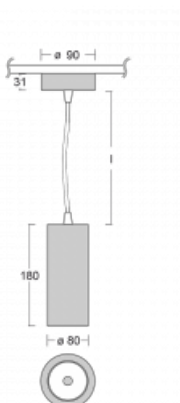

## Technical drawing

Type of installation	Suspended
Light distribution	Direct
Luminaire shape	Circular
Colour of the luminaires	Black
Material	Aluminium
Lifetime	L90/B50 60 000 hours
Warranty	5 years
Description of luminaires	Luminaire suspended
Dimensions	ø 80 mm × 180 mm
Weight	1 kg
Light source	LED MODUL
Type of optical system	Reflector
Luminous flux*	1970 lm
Colour Temperature	4000 K cool white
Luminous efficacy	97 lm/W
MacAdam Light source	3
Colour rendering index	90
Beam angle	52°