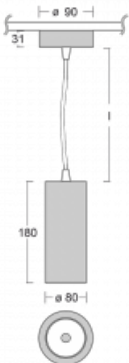

## Technical drawing

|                           |                             |
|---------------------------|-----------------------------|
| Type of installation      | Suspended                   |
| Light distribution        | Direct                      |
| Luminaire shape           | Circular                    |
| Colour of the luminaires  | White                       |
| Material                  | Aluminium                   |
| Lifetime                  | L90/B50 60 000 hours        |
| Warranty                  | 5 years                     |
| Description of luminaires | Luminaire suspended         |
| item description          | White ceiling cup and cable |
| Dimensions                | ø 80 mm × 180 mm            |
| Weight                    | 1.1 kg                      |
| Light source              | LED MODUL                   |
| DIR optical system        | Reflector                   |
| Luminous flux*            | 1040 lm                     |
| Colour Temperature        | 4000 K cool white           |
| Luminous efficacy         | 104 lm/W                    |
| MacAdam Light source      | 3                           |
| Colour rendering index    | 90                          |
| Beam angle                | 52°                         |