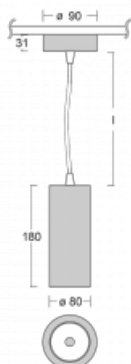

## Technical drawing

Type of installation	Suspended
Light distribution	Direct
Luminaire shape	Circular
Colour of the luminaires	Black
Material	Aluminium
Lifetime	L90/B50 60 000 hours
Warranty	5 years
Description of luminaires	Luminaire suspended
Dimensions	ø 80 mm × 180 mm
Weight	0.94 kg
Light source	LED MODUL
Type of optical system	Reflector
Luminous flux*	990 lm
Colour Temperature	3000 K warm white
Luminous efficacy	99 lm/W
MacAdam Light source	3
Colour rendering index	90
Beam angle	25°