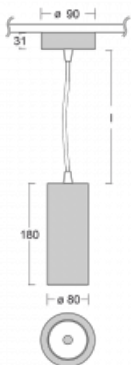

## Technical drawing

Type of installation	Suspended
Light distribution	Direct
Luminaire shape	Circular
Colour of the luminaires	Black
Material	Aluminium
Lifetime	L90/B50 60 000 hours
Warranty	5 years
Description of luminaires	Luminaire suspended
item description	Black ceiling cup and cable
Dimensions	ø 80 mm × 180 mm
Light source	LED MODUL
DIR optical system	Reflector
Luminous flux*	990 lm
Colour Temperature	3000 K warm white
Luminous efficacy	99 lm/W
MacAdam Light source	3
Colour rendering index	90
Beam angle	25°