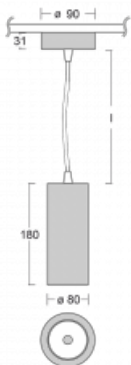

## Technical drawing

Type of installation	Suspended
Light distribution	Direct
Luminaire shape	Circular
Colour of the luminaires	Black
Material	Aluminium
Lifetime	L90/B50 60 000 hours
Warranty	5 years
Description of luminaires	Luminaire suspended
Dimensions	ø 80 mm × 180 mm
Light source	LED MODUL
Type of optical system	Reflector
Luminous flux*	1880 lm
Colour Temperature	3000 K warm white
Luminous efficacy	92 lm/W
MacAdam Light source	3
Colour rendering index	90
Beam angle	18°