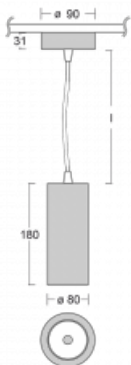

## Technical drawing

Type of installation	Suspended
Light distribution	Direct
Luminaire shape	Circular
Colour of the luminaires	Black
Material	Aluminium
Lifetime	L90/B50 60 000 hours
Warranty	5 years
Description of luminaires	Luminaire suspended
item description	Black ceiling cup and cable
Dimensions	ø 80 mm × 180 mm
Light source	LED MODUL
DIR optical system	Reflector
Luminous flux*	1040 lm
Colour Temperature	4000 K cool white
Luminous efficacy	104 lm/W
MacAdam Light source	3
Colour rendering index	90
Beam angle	18°