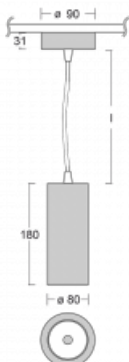

## Technical drawing

Type of installation	Suspended
Light distribution	Direct
Luminaire shape	Circular
Colour of the luminaires	Black
Material	Aluminium
Lifetime	L90/B50 60 000 hours
Warranty	5 years
Description of luminaires	Luminaire suspended
item description	Black ceiling cup and cable
Dimensions	ø 80 mm × 180 mm
Weight	0.9 kg
Light source	LED MODUL
DIR optical system	Reflector
Luminous flux*	1880 lm
Colour Temperature	3000 K warm white
Luminous efficacy	92 lm/W
MacAdam Light source	3
Colour rendering index	90
Beam angle	32°