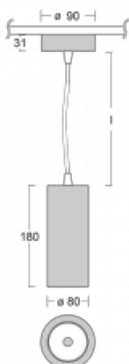

## Technical drawing

Type of installation	Suspended
Light distribution	Direct
Luminaire shape	Circular
Colour of the luminaires	Black
Material	Aluminium
Lifetime	L90/B50 60 000 hours
Warranty	5 years
Description of luminaires	Luminaire suspended
item description	Black ceiling cup and cable
Dimensions	ø 80 mm × 180 mm
Weight	0.9 kg
Light source	LED MODUL
DIR optical system	Reflector
Luminous flux*	1040 lm
Colour Temperature	4000 K cool white
Luminous efficacy	104 lm/W
MacAdam Light source	3
Colour rendering index	90
Beam angle	32°