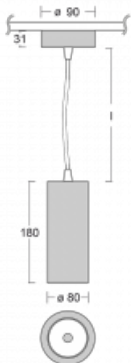

## Technical drawing

Type of installation	Suspended
Light distribution	Direct
Luminaire shape	Circular
Colour of the luminaires	Black
Material	Aluminium
Lifetime	L90/B50 60 000 hours
Warranty	5 years
Description of luminaires	Luminaire suspended
item description	Black ceiling cup and cable
Dimensions	ø 80 mm × 180 mm
Light source	LED MODUL
DIR optical system	Reflector
Luminous flux*	990 lm
Colour Temperature	3000 K warm white
Luminous efficacy	99 lm/W
MacAdam Light source	3
Colour rendering index	90
Beam angle	32°