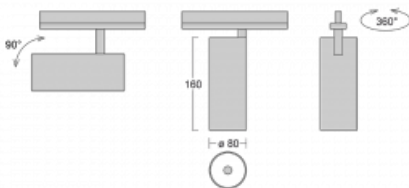

Luminaire

Vali80

179-100W-10GHD/940, W

When we combine design with functionality, we get luminaires from the Vali80 family. These cylindrical luminaires come in pendant, surface and semi-recessed versions. You can use them to illuminate your household, business and social spaces or, for example, bars. You can choose from three basic colours – white, black and silver or pick a colour from the Halla RAL chart.

Technical drawing

Type of installation	Recessed
Light distribution	Direct
Luminaire shape	Circular
Colour of the luminaires	White
Material	Aluminium
Lifetime	L80/B10 60 000 hours
Warranty	5 years
Description of luminaires	Luminaire semi-recessed
Dimensions	ø 80 mm × 160 mm
Light source	LED MODUL
Type of optical system	Reflector
Luminous flux*	2970 lm
Colour Temperature	4000 K cool white
Luminous efficacy	90 lm/W
MacAdam Light source	3
Colour rendering index	90
Beam angle	52°

Luminaire power input*	33 W
Connection of the luminaires	DALI
Electrical voltage	220-240V
Frequency	50/60Hz

 **CE** IP 20

*±10 %

Downloads

Installation instructions

Photos