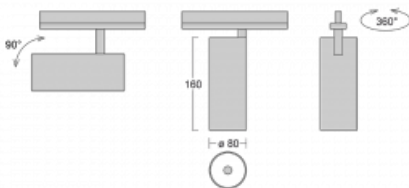

**Technical drawing**

Type of installation	Recessed
Light distribution	Direct
Luminaire shape	Circular
Colour of the luminaires	Silver
Material	Aluminium
Lifetime	L80/B10 60 000 hours
Warranty	5 years
Description of luminaires	Luminaire semi-recessed
Dimensions	ø 80 mm × 160 mm
Light source	LED MODUL
Type of optical system	Reflector
Luminous flux*	2970 lm
Colour Temperature	4000 K cool white
Luminous efficacy	90 lm/W
MacAdam Light source	3
Colour rendering index	90
Beam angle	52°