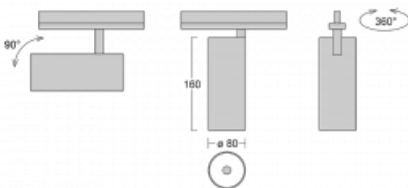

Luminaire

Vali80

179-100W-10GHD/930, B

When we combine design with functionality, we get luminaires from the Vali80 family. These cylindrical luminaires come in pendant, surface and semi-recessed versions. You can use them to illuminate your household, business and social spaces or, for example, bars. You can choose from three basic colours – white, black and silver or pick a colour from the Halla RAL chart.

Technical drawing

Type of installation	Recessed
Light distribution	Direct
Luminaire shape	Circular
Colour of the luminaires	Black
Material	Aluminium
Lifetime	L80/B10 60 000 hours
Warranty	5 years
Description of luminaires	Luminaire semi-recessed
Dimensions	ø 80 mm × 160 mm
Light source	LED MODUL
Type of optical system	Reflector
Luminous flux*	2830 lm
Colour Temperature	3000 K warm white
Luminous efficacy	86 lm/W
MacAdam Light source	3
Colour rendering index	90
Beam angle	52°

Luminaire power input*	33 W
Connection of the luminaires	DALI
Electrical voltage	220-240V
Frequency	50/60Hz

 **CE** IP 20

*±10 %

Downloads

Installation instructions

Photos