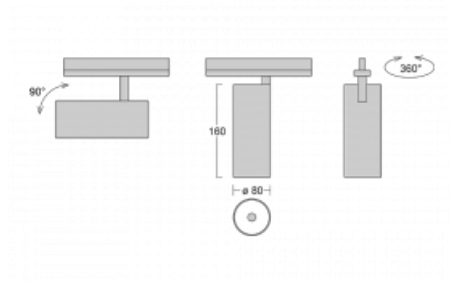

Technical drawing

Type of installation	Recessed
Light distribution	Direct
Luminaire shape	Circular
Colour of the luminaires	Black
Material	Aluminium
Lifetime	L90/B50 60 000 hours
Warranty	5 years
Description of luminaires	Luminaire semi-recessed
Dimensions	ø 80 mm × 160 mm
Light source	LED MODUL
Type of optical system	Reflector
Luminous flux*	1970 lm
Colour Temperature	4000 K cool white
Luminous efficacy	97 lm/W
MacAdam Light source	3
Colour rendering index	90
Beam angle	52°

Luminaire power input*	20.4 W
Connection of the luminaires	ON/OFF
Electrical voltage	220-240V
Frequency	50/60Hz

 **CE** IP 20

*±10 %

Downloads

Installation instructions

Photos