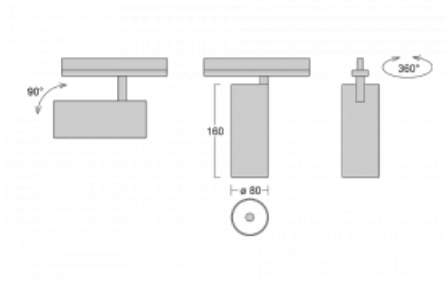

Technical drawing

Type of installation	Recessed
Light distribution	Direct
Luminaire shape	Circular
Colour of the luminaires	Silver
Material	Aluminium
Lifetime	L90/B50 60 000 hours
Warranty	5 years
Description of luminaires	Luminaire semi-recessed
Dimensions	ø 80 mm × 160 mm
Weight	0.86 kg
Light source	LED MODUL
Type of optical system	Reflector
Luminous flux*	1880 lm
Colour Temperature	3000 K warm white
Luminous efficacy	92 lm/W
MacAdam Light source	3
Colour rendering index	90
Beam angle	52°

Luminaire power input*	20.4 W
Connection of the luminaires	ON/OFF
Electrical voltage	220-240V
Frequency	50/60Hz

 **CE** IP 20

*±10 %

Downloads

Installation instructions

Photos