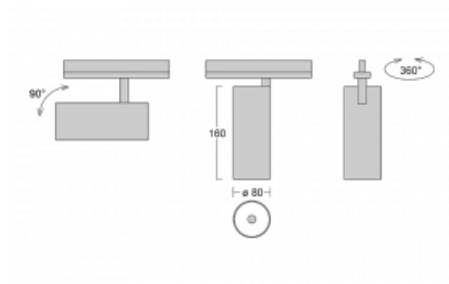

Technical drawing

Type of installation	Recessed
Light distribution	Direct
Luminaire shape	Circular
Colour of the luminaires	Black
Material	Aluminium
Lifetime	L90/B50 60 000 hours
Warranty	5 years
Description of luminaires	Luminaire semi-recessed
Dimensions	ø 80 mm × 160 mm
Weight	0.86 kg
Light source	LED MODUL
Type of optical system	Reflector
Luminous flux*	1880 lm
Colour Temperature	3000 K warm white
Luminous efficacy	92 lm/W
MacAdam Light source	3
Colour rendering index	90
Beam angle	52°

Luminaire power input*	20.4 W
Connection of the luminaires	ON/OFF
Electrical voltage	220-240V
Frequency	50/60Hz

 **CE** IP 20

*±10 %

Downloads

Installation instructions

Photos