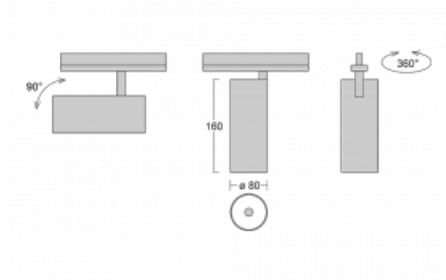

Technical drawing

Type of installation	Recessed
Light distribution	Direct
Luminaire shape	Circular
Colour of the luminaires	White
Material	Aluminium
Lifetime	L90/B50 60 000 hours
Warranty	5 years
Description of luminaires	Luminaire semi-recessed
Dimensions	ø 80 mm × 160 mm
Weight	0.9 kg
Light source	LED MODUL
Type of optical system	Reflector
Luminous flux*	1970 lm
Colour Temperature	4000 K cool white
Luminous efficacy	97 lm/W
MacAdam Light source	3
Colour rendering index	90
Beam angle	52°