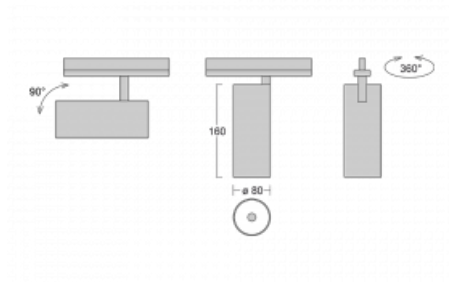

Technical drawing

Type of installation	Recessed
Light distribution	Direct
Luminaire shape	Circular
Colour of the luminaires	Black
Material	Aluminium
Lifetime	L90/B50 60 000 hours
Warranty	5 years
Description of luminaires	Luminaire semi-recessed
Dimensions	ø 80 mm × 160 mm
Weight	0.9 kg
Light source	LED MODUL
Type of optical system	Reflector
Luminous flux*	1970 lm
Colour Temperature	4000 K cool white
Luminous efficacy	97 lm/W
MacAdam Light source	3
Colour rendering index	90
Beam angle	52°