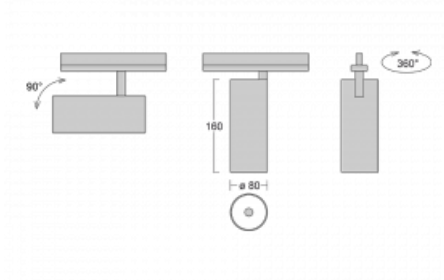

Technical drawing

Type of installation	Recessed
Light distribution	Direct
Luminaire shape	Circular
Colour of the luminaires	White
Material	Aluminium
Lifetime	L90/B50 60 000 hours
Warranty	5 years
Description of luminaires	Luminaire semi-recessed
Dimensions	ø 80 mm × 160 mm
Light source	LED MODUL
Type of optical system	Reflector
Luminous flux*	1880 lm
Colour Temperature	3000 K warm white
Luminous efficacy	92 lm/W
MacAdam Light source	3
Colour rendering index	90
Beam angle	52°