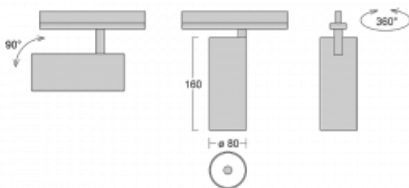

Technical drawing

Type of installation	Recessed
Light distribution	Direct
Luminaire shape	Circular
Colour of the luminaires	Silver
Material	Aluminium
Lifetime	L90/B50 60 000 hours
Warranty	5 years
Description of luminaires	Luminaire semi-recessed
Dimensions	ø 80 mm × 160 mm
Light source	LED MODUL
Type of optical system	Reflector
Luminous flux*	1880 lm
Colour Temperature	3000 K warm white
Luminous efficacy	92 lm/W
MacAdam Light source	3
Colour rendering index	90
Beam angle	52°