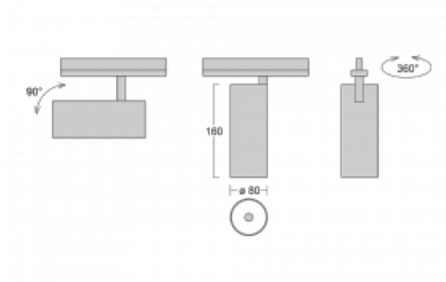

Technical drawing

Type of installation	Recessed
Light distribution	Direct
Luminaire shape	Circular
Colour of the luminaires	White
Material	Aluminium
Lifetime	L90/B50 60 000 hours
Warranty	5 years
Description of luminaires	Luminaire semi-recessed
Dimensions	ø 80 mm × 160 mm
Weight	1.8 kg
Light source	LED MODUL
Type of optical system	Reflector
Luminous flux*	1040 lm
Colour Temperature	4000 K cool white
Luminous efficacy	104 lm/W
MacAdam Light source	3
Colour rendering index	90
Beam angle	52°