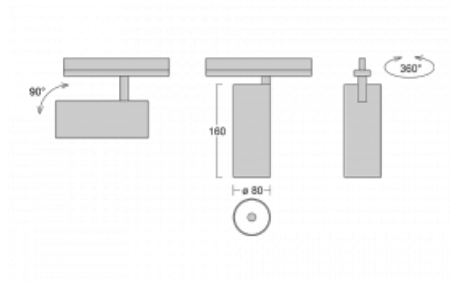

Technical drawing

Type of installation	Recessed
Light distribution	Direct
Luminaire shape	Circular
Colour of the luminaires	Silver
Material	Aluminium
Lifetime	L90/B50 60 000 hours
Warranty	5 years
Description of luminaires	Luminaire semi-recessed
Dimensions	ø 80 mm × 160 mm
Weight	1.8 kg
Light source	LED MODUL
Type of optical system	Reflector
Luminous flux*	1040 lm
Colour Temperature	4000 K cool white
Luminous efficacy	104 lm/W
MacAdam Light source	3
Colour rendering index	90
Beam angle	52°