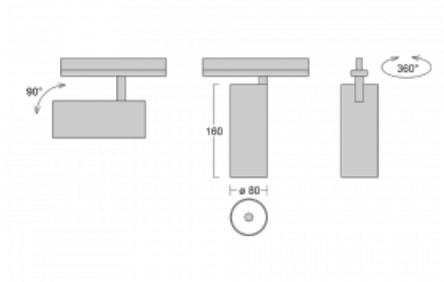

Technical drawing

Type of installation	Recessed
Light distribution	Direct
Luminaire shape	Circular
Colour of the luminaires	Black
Material	Aluminium
Lifetime	L90/B50 60 000 hours
Warranty	5 years
Description of luminaires	Luminaire semi-recessed
Dimensions	ø 80 mm × 160 mm
Weight	1.8 kg
Light source	LED MODUL
Type of optical system	Reflector
Luminous flux*	1040 lm
Colour Temperature	4000 K cool white
Luminous efficacy	104 lm/W
MacAdam Light source	3
Colour rendering index	90
Beam angle	52°