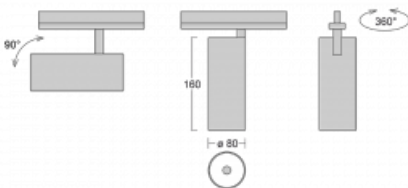

## Technical drawing

Type of installation	Recessed
Light distribution	Direct
Luminaire shape	Circular
Colour of the luminaires	White
Material	Aluminium
Lifetime	L90/B50 60 000 hours
Warranty	5 years
Description of luminaires	Luminaire semi-recessed
Dimensions	ø 80 mm × 160 mm
Light source	LED MODUL
Type of optical system	Reflector
Luminous flux*	990 lm
Colour Temperature	3000 K warm white
Luminous efficacy	99 lm/W
MacAdam Light source	3
Colour rendering index	90
Beam angle	52°