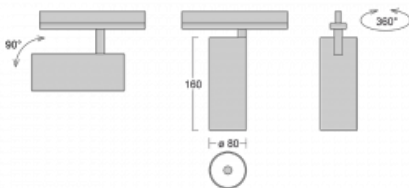

Luminaire

Vali80

179-100W-10GDE/930, B

When we combine design with functionality, we get luminaires from the Vali80 family. These cylindrical luminaires come in pendant, surface and semi-recessed versions. You can use them to illuminate your household, business and social spaces or, for example, bars. You can choose from three basic colours – white, black and silver or pick a colour from the Halla RAL chart.

Technical drawing

| | |
|---------------------------|-------------------------|
| Type of installation | Recessed |
| Light distribution | Direct |
| Luminaire shape | Circular |
| Colour of the luminaires | Black |
| Material | Aluminium |
| Lifetime | L90/B50 60 000 hours |
| Warranty | 5 years |
| Description of luminaires | Luminaire semi-recessed |
| Dimensions | ø 80 mm × 160 mm |
| Light source | LED MODUL |
| Type of optical system | Reflector |
| Luminous flux* | 990 lm |
| Colour Temperature | 3000 K warm white |
| Luminous efficacy | 99 lm/W |
| MacAdam Light source | 3 |
| Colour rendering index | 90 |
| Beam angle | 52° |