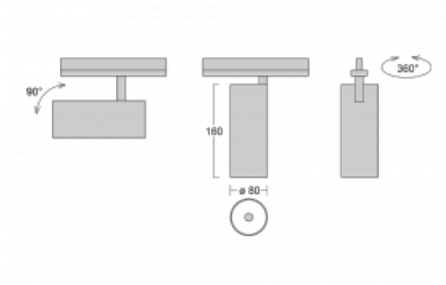

**Technical drawing**

Type of installation	Recessed
Light distribution	Direct
Luminaire shape	Circular
Colour of the luminaires	Silver
Material	Aluminium
Lifetime	L90/B50 60 000 hours
Warranty	5 years
Description of luminaires	Luminaire semi-recessed
Dimensions	ø 80 mm × 160 mm
Light source	LED MODUL
Type of optical system	Reflector
Luminous flux*	1040 lm
Colour Temperature	4000 K cool white
Luminous efficacy	104 lm/W
MacAdam Light source	3
Colour rendering index	90
Beam angle	52°