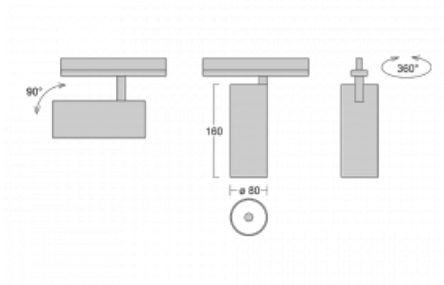

Technical drawing

Type of installation	Recessed
Light distribution	Direct
Luminaire shape	Circular
Colour of the luminaires	Black
Material	Aluminium
Lifetime	L90/B50 60 000 hours
Warranty	5 years
Description of luminaires	Luminaire semi-recessed
Dimensions	ø 80 mm × 160 mm
Light source	LED MODUL
Type of optical system	Reflector
Luminous flux*	1040 lm
Colour Temperature	4000 K cool white
Luminous efficacy	104 lm/W
MacAdam Light source	3
Colour rendering index	90
Beam angle	52°

Luminaire power input*	10 W
Connection of the luminaires	DALI
Electrical voltage	220-240V
Frequency	50/60Hz

 **CE** IP 20

*±10 %

Downloads

Installation instructions

Photos