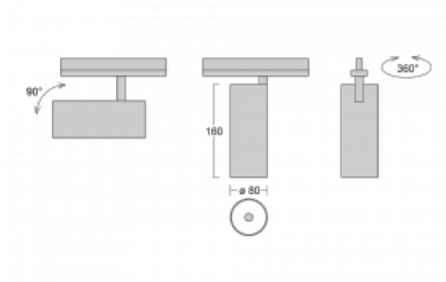

## Technical drawing

Type of installation	Recessed
Light distribution	Direct
Luminaire shape	Circular
Colour of the luminaires	White
Material	Aluminium
Lifetime	L90/B50 60 000 hours
Warranty	5 years
Description of luminaires	Luminaire semi-recessed
Dimensions	ø 80 mm × 160 mm
Light source	LED MODUL
Type of optical system	Reflector
Luminous flux*	990 lm
Colour Temperature	3000 K warm white
Luminous efficacy	99 lm/W
MacAdam Light source	3
Colour rendering index	90
Beam angle	52°