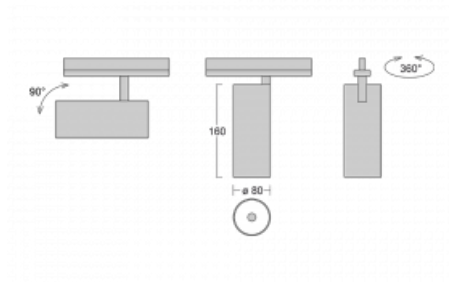

Technical drawing

Type of installation	Recessed
Light distribution	Direct
Luminaire shape	Circular
Colour of the luminaires	Silver
Material	Aluminium
Lifetime	L90/B50 60 000 hours
Warranty	5 years
Description of luminaires	Luminaire semi-recessed
Dimensions	ø 80 mm × 160 mm
Light source	LED MODUL
Type of optical system	Reflector
Luminous flux*	990 lm
Colour Temperature	3000 K warm white
Luminous efficacy	99 lm/W
MacAdam Light source	3
Colour rendering index	90
Beam angle	52°