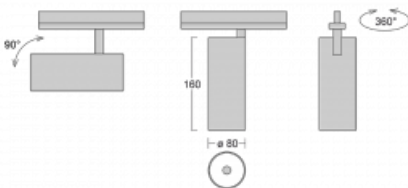

Luminaire

Vali80

179-100W-10GDD/930, B

When we combine design with functionality, we get luminaires from the Vali80 family. These cylindrical luminaires come in pendant, surface and semi-recessed versions. You can use them to illuminate your household, business and social spaces or, for example, bars. You can choose from three basic colours – white, black and silver or pick a colour from the Halla RAL chart.

Technical drawing

Type of installation	Recessed
Light distribution	Direct
Luminaire shape	Circular
Colour of the luminaires	Black
Material	Aluminium
Lifetime	L90/B50 60 000 hours
Warranty	5 years
Description of luminaires	Luminaire semi-recessed
Dimensions	ø 80 mm × 160 mm
Light source	LED MODUL
Type of optical system	Reflector
Luminous flux*	990 lm
Colour Temperature	3000 K warm white
Luminous efficacy	99 lm/W
MacAdam Light source	3
Colour rendering index	90
Beam angle	52°