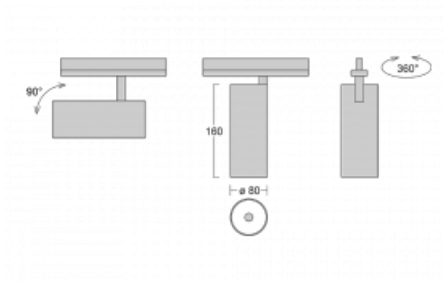

Technical drawing

| | |
|---------------------------|-------------------------|
| Type of installation | Recessed |
| Light distribution | Direct |
| Luminaire shape | Circular |
| Colour of the luminaires | White |
| Material | Aluminium |
| Lifetime | L80/B10 60 000 hours |
| Warranty | 5 years |
| Description of luminaires | Luminaire semi-recessed |
| Dimensions | ø 80 mm × 160 mm |
| Light source | LED MODUL |
| Type of optical system | Reflector |
| Luminous flux* | 2970 lm |
| Colour Temperature | 4000 K cool white |
| Luminous efficacy | 90 lm/W |
| MacAdam Light source | 3 |
| Colour rendering index | 90 |
| Beam angle | 25° |