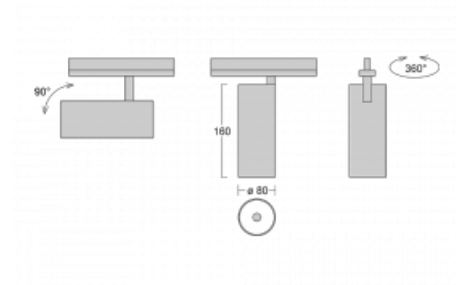

Technical drawing

Type of installation	Recessed
Light distribution	Direct
Luminaire shape	Circular
Colour of the luminaires	Silver
Material	Aluminium
Lifetime	L80/B10 60 000 hours
Warranty	5 years
Description of luminaires	Luminaire semi-recessed
Dimensions	ø 80 mm × 160 mm
Light source	LED MODUL
Type of optical system	Reflector
Luminous flux*	2970 lm
Colour Temperature	4000 K cool white
Luminous efficacy	90 lm/W
MacAdam Light source	3
Colour rendering index	90
Beam angle	25°

Luminaire power input*	33 W
Connection of the luminaires	ON/OFF
Electrical voltage	220-240V
Frequency	50/60Hz

 **CE** IP 20

*±10 %

Downloads

Installation instructions

Photos