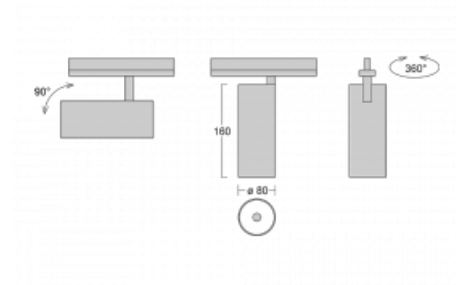

## Technical drawing

Type of installation	Recessed
Light distribution	Direct
Luminaire shape	Circular
Colour of the luminaires	Black
Material	Aluminium
Lifetime	L80/B10 60 000 hours
Warranty	5 years
Description of luminaires	Luminaire semi-recessed
Dimensions	ø 80 mm × 160 mm
Light source	LED MODUL
Type of optical system	Reflector
Luminous flux*	2970 lm
Colour Temperature	4000 K cool white
Luminous efficacy	90 lm/W
MacAdam Light source	3
Colour rendering index	90
Beam angle	25°