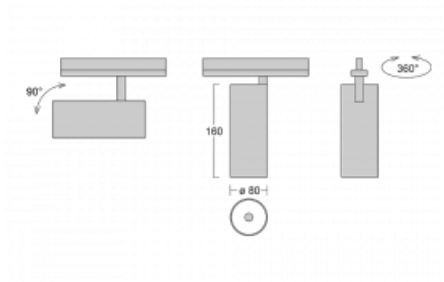

## Technical drawing

Type of installation	Recessed
Light distribution	Direct
Luminaire shape	Circular
Colour of the luminaires	White
Material	Aluminium
Lifetime	L80/B10 60 000 hours
Warranty	5 years
Description of luminaires	Luminaire semi-recessed
Dimensions	ø 80 mm × 160 mm
Light source	LED MODUL
Type of optical system	Reflector
Luminous flux*	2830 lm
Colour Temperature	3000 K warm white
Luminous efficacy	86 lm/W
MacAdam Light source	3
Colour rendering index	90
Beam angle	25°