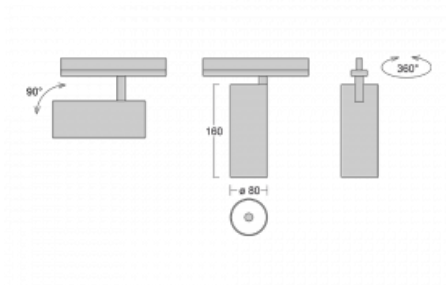

Technical drawing

Type of installation	Recessed
Light distribution	Direct
Luminaire shape	Circular
Colour of the luminaires	Silver
Material	Aluminium
Lifetime	L80/B10 60 000 hours
Warranty	5 years
Description of luminaires	Luminaire semi-recessed
Dimensions	ø 80 mm × 160 mm
Light source	LED MODUL
Type of optical system	Reflector
Luminous flux*	2830 lm
Colour Temperature	3000 K warm white
Luminous efficacy	86 lm/W
MacAdam Light source	3
Colour rendering index	90
Beam angle	25°

Luminaire power input*	33 W
Connection of the luminaires	ON/OFF
Electrical voltage	220-240V
Frequency	50/60Hz

 **CE** IP 20

*±10 %

Downloads

Installation instructions

Photos