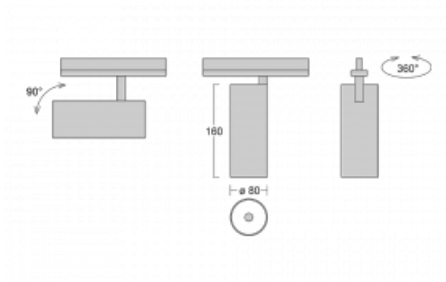

Technical drawing

Type of installation	Recessed
Light distribution	Direct
Luminaire shape	Circular
Colour of the luminaires	White
Material	Aluminium
Lifetime	L80/B10 60 000 hours
Warranty	5 years
Description of luminaires	Luminaire semi-recessed
Dimensions	ø 80 mm × 160 mm
Light source	LED MODUL
Type of optical system	Reflector
Luminous flux*	2830 lm
Colour Temperature	3000 K warm white
Luminous efficacy	86 lm/W
MacAdam Light source	3
Colour rendering index	90
Beam angle	25°

Luminaire power input*	33 W
Connection of the luminaires	DALI
Electrical voltage	220-240V
Frequency	50/60Hz

 **CE** IP 20

*±10 %

Downloads

Installation instructions

Photos