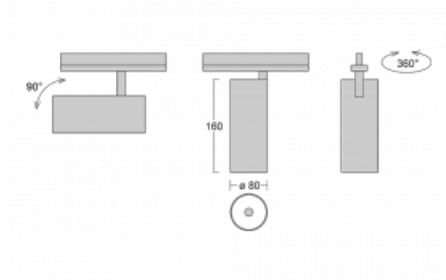

Technical drawing

| | |
|---------------------------|-------------------------|
| Type of installation | Recessed |
| Light distribution | Direct |
| Luminaire shape | Circular |
| Colour of the luminaires | Silver |
| Material | Aluminium |
| Lifetime | L90/B50 60 000 hours |
| Warranty | 5 years |
| Description of luminaires | Luminaire semi-recessed |
| Dimensions | ø 80 mm × 160 mm |
| Light source | LED MODUL |
| Type of optical system | Reflector |
| Luminous flux* | 1970 lm |
| Colour Temperature | 4000 K cool white |
| Luminous efficacy | 97 lm/W |
| MacAdam Light source | 3 |
| Colour rendering index | 90 |
| Beam angle | 25° |