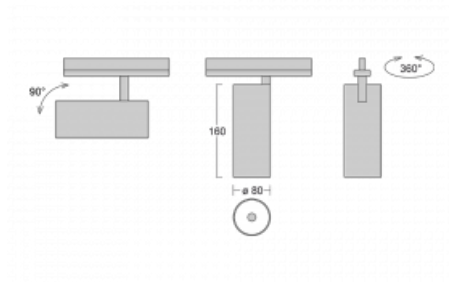

## Technical drawing

Type of installation	Recessed
Light distribution	Direct
Luminaire shape	Circular
Colour of the luminaires	Black
Material	Aluminium
Lifetime	L90/B50 60 000 hours
Warranty	5 years
Description of luminaires	Luminaire semi-recessed
Dimensions	ø 80 mm × 160 mm
Light source	LED MODUL
Type of optical system	Reflector
Luminous flux*	1970 lm
Colour Temperature	4000 K cool white
Luminous efficacy	97 lm/W
MacAdam Light source	3
Colour rendering index	90
Beam angle	25°