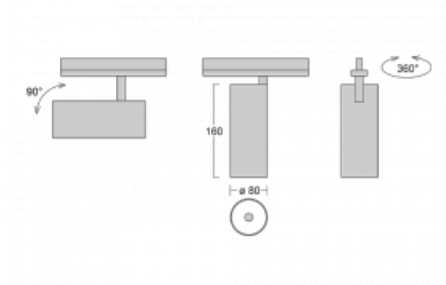

Technical drawing

Type of installation	Recessed
Light distribution	Direct
Luminaire shape	Circular
Colour of the luminaires	White
Material	Aluminium
Lifetime	L90/B50 60 000 hours
Warranty	5 years
Description of luminaires	Luminaire semi-recessed
Dimensions	ø 80 mm × 160 mm
Weight	0.8 kg
Light source	LED MODUL
Type of optical system	Reflector
Luminous flux*	1880 lm
Colour Temperature	3000 K warm white
Luminous efficacy	92 lm/W
MacAdam Light source	3
Colour rendering index	90
Beam angle	25°

Luminaire power input*	20.4 W
Connection of the luminaires	ON/OFF
Electrical voltage	220-240V
Frequency	50/60Hz

 **CE** IP 20

*±10 %

Downloads

Installation instructions

Photos