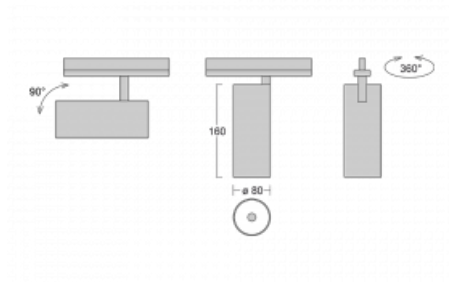

Technical drawing

Type of installation	Recessed
Light distribution	Direct
Luminaire shape	Circular
Colour of the luminaires	White
Material	Aluminium
Lifetime	L90/B50 60 000 hours
Warranty	5 years
Description of luminaires	Luminaire semi-recessed
Dimensions	ø 80 mm × 160 mm
Light source	LED MODUL
Type of optical system	Reflector
Luminous flux*	1970 lm
Colour Temperature	4000 K cool white
Luminous efficacy	97 lm/W
MacAdam Light source	3
Colour rendering index	90
Beam angle	25°