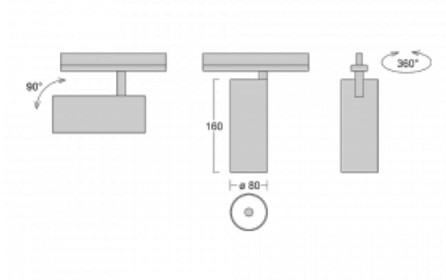

Technical drawing

Type of installation	Recessed
Light distribution	Direct
Luminaire shape	Circular
Colour of the luminaires	Silver
Material	Aluminium
Lifetime	L90/B50 60 000 hours
Warranty	5 years
Description of luminaires	Luminaire semi-recessed
Dimensions	ø 80 mm × 160 mm
Light source	LED MODUL
Type of optical system	Reflector
Luminous flux*	1970 lm
Colour Temperature	4000 K cool white
Luminous efficacy	97 lm/W
MacAdam Light source	3
Colour rendering index	90
Beam angle	25°