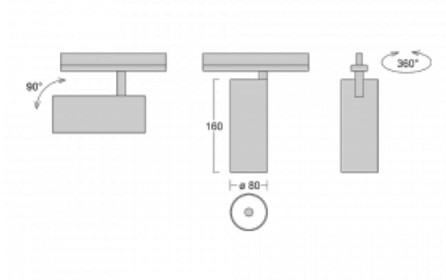

Technical drawing

Type of installation	Recessed
Light distribution	Direct
Luminaire shape	Circular
Colour of the luminaires	White
Material	Aluminium
Lifetime	L90/B50 60 000 hours
Warranty	5 years
Description of luminaires	Luminaire semi-recessed
Dimensions	ø 80 mm × 160 mm
Weight	0.9 kg
Light source	LED MODUL
Type of optical system	Reflector
Luminous flux*	1880 lm
Colour Temperature	3000 K warm white
Luminous efficacy	92 lm/W
MacAdam Light source	3
Colour rendering index	90
Beam angle	25°