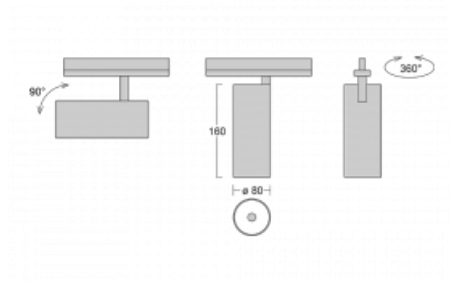

## Technical drawing

Type of installation	Recessed
Light distribution	Direct
Luminaire shape	Circular
Colour of the luminaires	Silver
Material	Aluminium
Lifetime	L90/B50 60 000 hours
Warranty	5 years
Description of luminaires	Luminaire semi-recessed
Dimensions	ø 80 mm × 160 mm
Weight	0.9 kg
Light source	LED MODUL
Type of optical system	Reflector
Luminous flux*	1880 lm
Colour Temperature	3000 K warm white
Luminous efficacy	92 lm/W
MacAdam Light source	3
Colour rendering index	90
Beam angle	25°