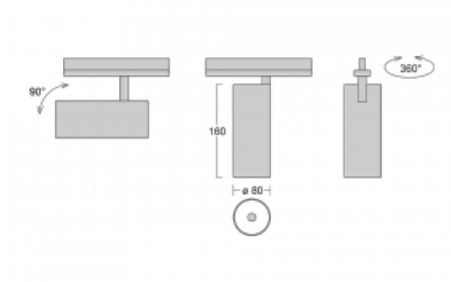

Technical drawing

Type of installation	Recessed
Light distribution	Direct
Luminaire shape	Circular
Colour of the luminaires	Black
Material	Aluminium
Lifetime	L90/B50 60 000 hours
Warranty	5 years
Description of luminaires	Luminaire semi-recessed
Dimensions	ø 80 mm × 160 mm
Weight	0.9 kg
Light source	LED MODUL
Type of optical system	Reflector
Luminous flux*	1880 lm
Colour Temperature	3000 K warm white
Luminous efficacy	92 lm/W
MacAdam Light source	3
Colour rendering index	90
Beam angle	25°