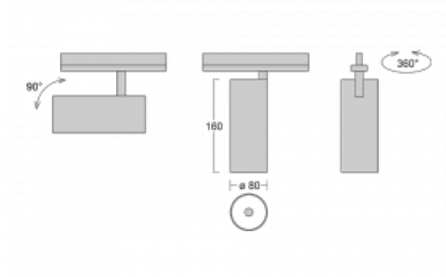

## Technical drawing

Type of installation	Recessed
Light distribution	Direct
Luminaire shape	Circular
Colour of the luminaires	White
Material	Aluminium
Lifetime	L90/B50 60 000 hours
Warranty	5 years
Description of luminaires	Luminaire semi-recessed
Dimensions	ø 80 mm × 160 mm
Weight	0.8 kg
Light source	LED MODUL
Type of optical system	Reflector
Luminous flux*	990 lm
Colour Temperature	3000 K warm white
Luminous efficacy	99 lm/W
MacAdam Light source	3
Colour rendering index	90
Beam angle	25°