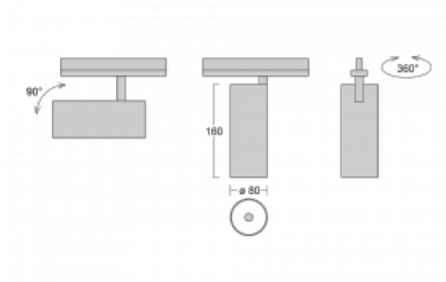

**Technical drawing**

Type of installation	Recessed
Light distribution	Direct
Luminaire shape	Circular
Colour of the luminaires	Silver
Material	Aluminium
Lifetime	L90/B50 60 000 hours
Warranty	5 years
Description of luminaires	Luminaire semi-recessed
Dimensions	ø 80 mm × 160 mm
Weight	0.8 kg
Light source	LED MODUL
Type of optical system	Reflector
Luminous flux*	990 lm
Colour Temperature	3000 K warm white
Luminous efficacy	99 lm/W
MacAdam Light source	3
Colour rendering index	90
Beam angle	25°