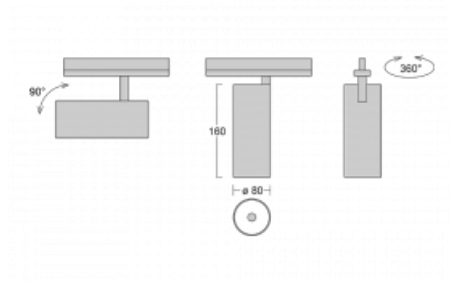

## Technical drawing

Type of installation	Recessed
Light distribution	Direct
Luminaire shape	Circular
Colour of the luminaires	Silver
Material	Aluminium
Lifetime	L90/B50 60 000 hours
Warranty	5 years
Description of luminaires	Luminaire semi-recessed
Dimensions	ø 80 mm × 160 mm
Light source	LED MODUL
Type of optical system	Reflector
Luminous flux*	1040 lm
Colour Temperature	4000 K cool white
Luminous efficacy	104 lm/W
MacAdam Light source	3
Colour rendering index	90
Beam angle	25°