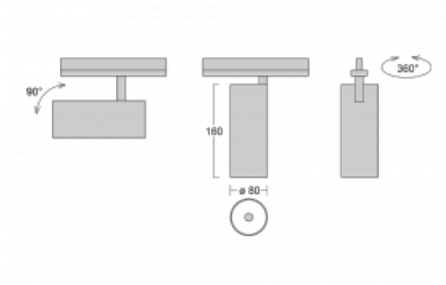

**Technical drawing**

Type of installation	Recessed
Light distribution	Direct
Luminaire shape	Circular
Colour of the luminaires	Black
Material	Aluminium
Lifetime	L90/B50 60 000 hours
Warranty	5 years
Description of luminaires	Luminaire semi-recessed
Dimensions	ø 80 mm × 160 mm
Light source	LED MODUL
Type of optical system	Reflector
Luminous flux*	1040 lm
Colour Temperature	4000 K cool white
Luminous efficacy	104 lm/W
MacAdam Light source	3
Colour rendering index	90
Beam angle	25°