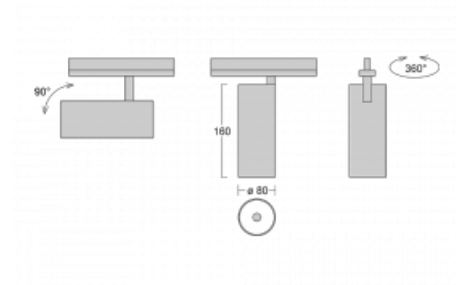

Technical drawing

Type of installation	Recessed
Light distribution	Direct
Luminaire shape	Circular
Colour of the luminaires	White
Material	Aluminium
Lifetime	L90/B50 60 000 hours
Warranty	5 years
Description of luminaires	Luminaire semi-recessed
Dimensions	ø 80 mm × 160 mm
Light source	LED MODUL
Type of optical system	Reflector
Luminous flux*	990 lm
Colour Temperature	3000 K warm white
Luminous efficacy	99 lm/W
MacAdam Light source	3
Colour rendering index	90
Beam angle	25°