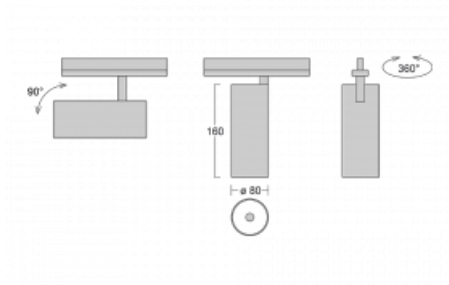

Technical drawing

Type of installation	Recessed
Light distribution	Direct
Luminaire shape	Circular
Colour of the luminaires	Silver
Material	Aluminium
Lifetime	L90/B50 60 000 hours
Warranty	5 years
Description of luminaires	Luminaire semi-recessed
Dimensions	ø 80 mm × 160 mm
Light source	LED MODUL
Type of optical system	Reflector
Luminous flux*	990 lm
Colour Temperature	3000 K warm white
Luminous efficacy	99 lm/W
MacAdam Light source	3
Colour rendering index	90
Beam angle	25°