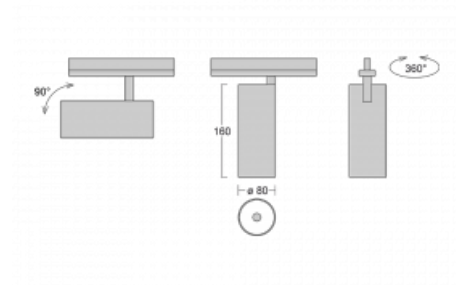

## Technical drawing

Type of installation	Recessed
Light distribution	Direct
Luminaire shape	Circular
Colour of the luminaires	Black
Material	Aluminium
Lifetime	L90/B50 60 000 hours
Warranty	5 years
Description of luminaires	Luminaire semi-recessed
Dimensions	ø 80 mm × 160 mm
Light source	LED MODUL
Type of optical system	Reflector
Luminous flux*	990 lm
Colour Temperature	3000 K warm white
Luminous efficacy	99 lm/W
MacAdam Light source	3
Colour rendering index	90
Beam angle	25°